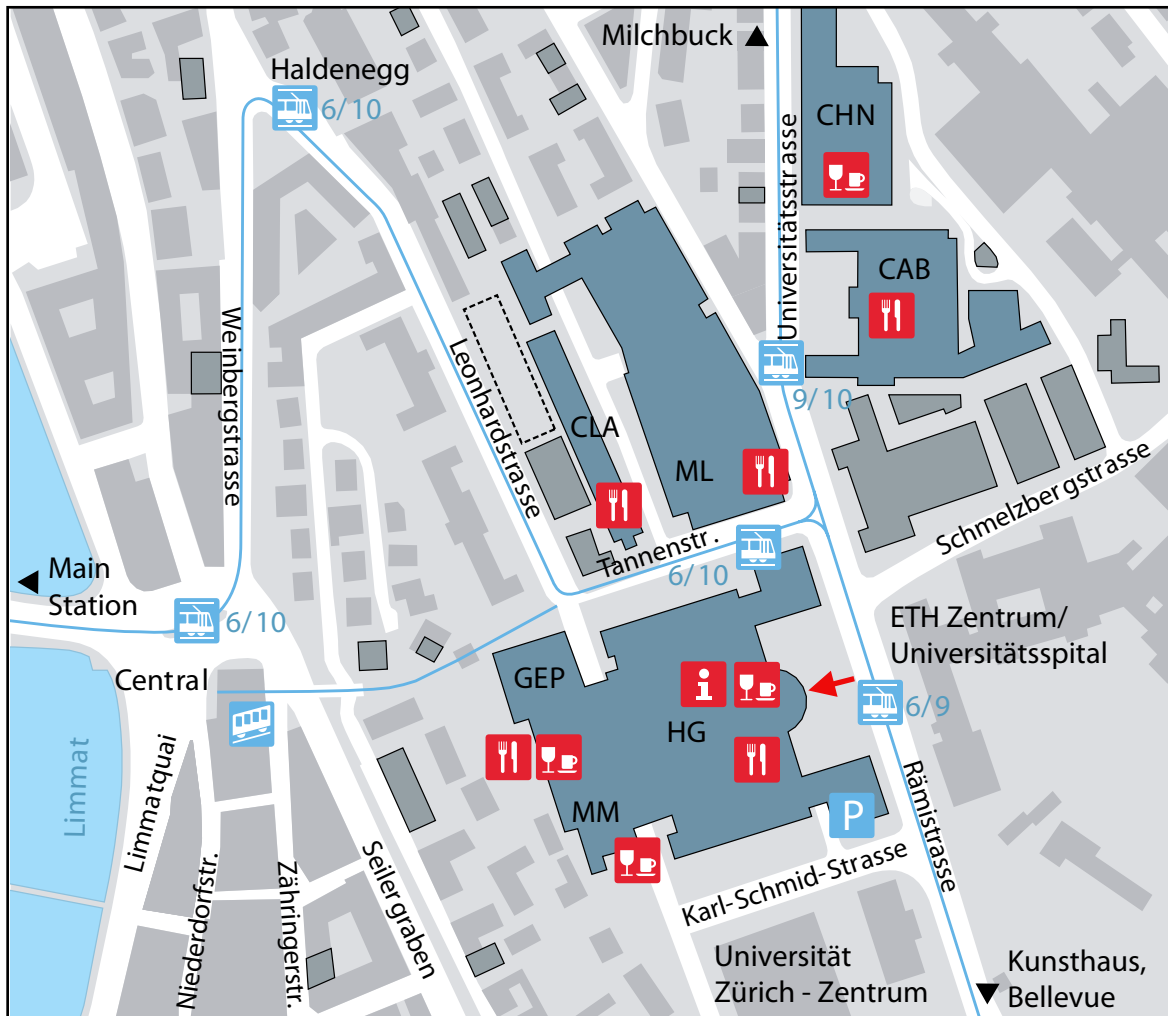

ETH ZENTRUM

KUNSTHAUS ZÜRICH

Conference Dinner

-  Tram stop
-  Cable Car "Polybahn"
-  Parking Garage
-  Canteen
-  Cafeteria
-  Information desk